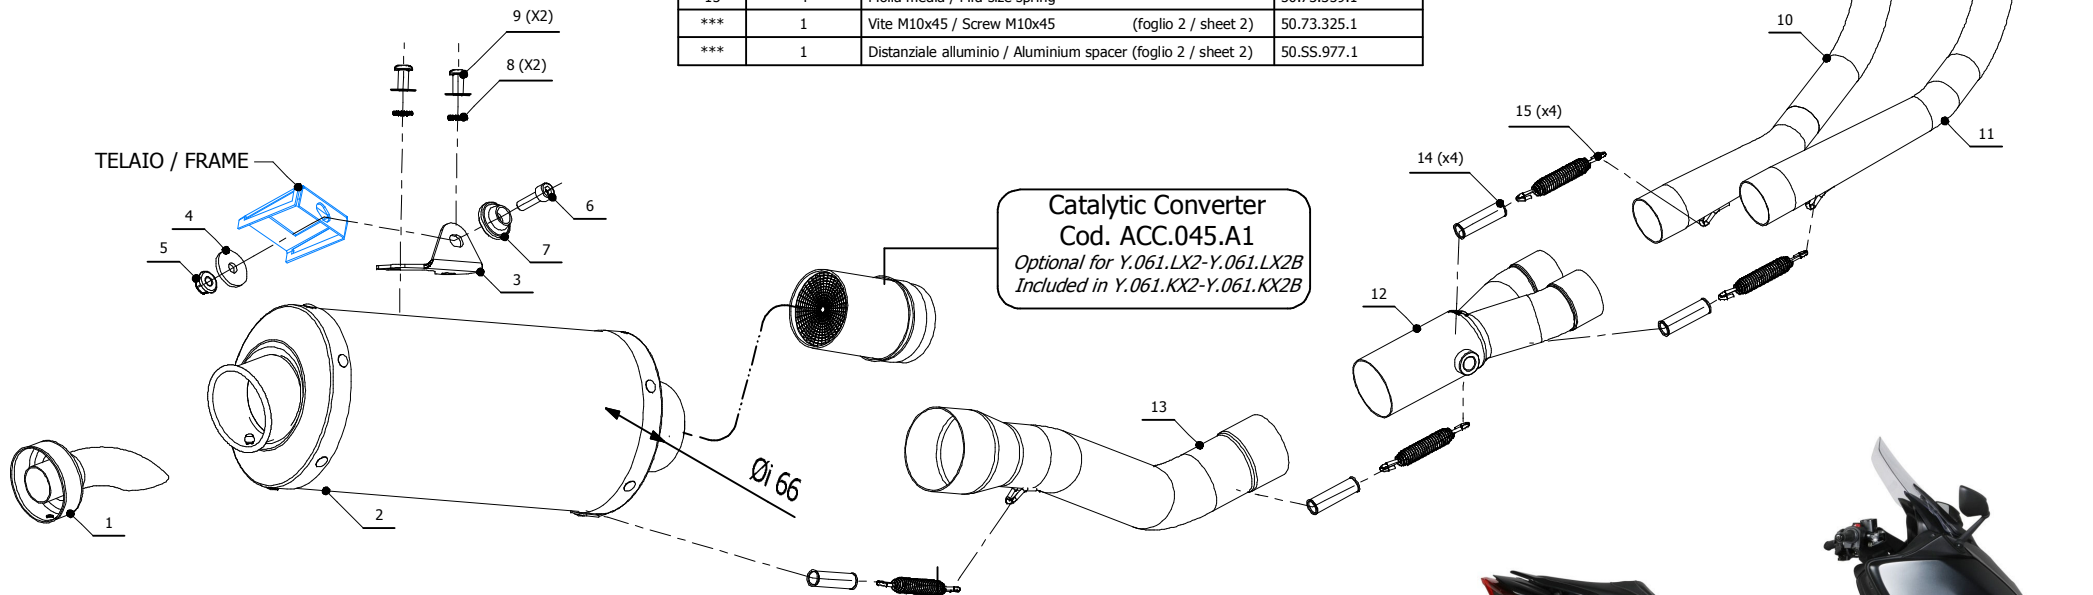

ELENCO PARTI / PARTS LIST

#	QTÀ / QTY	DESCRIZIONE / DESCRIPTION	CODICE / CODE
1	1	DB killer / DB killer	50.DK.092.0
2	1	Silenziatore / Muffler L.360	OVAL
3	1	Staffa / Bracket	50.SS.1260.0
4	1	Rondella M8 / Washer M8	50.73.866.1
5	1	Dado M8 flangiato / Flanged nut M8	50.73.393.1
6	1	Vite M8x25 / Screw M8x25	50.73.064.1
7	1	Rondella in alluminio nera / Black aluminium washer	50.73.221.1
8	2	Rondella di sicurezza / Safety washer	50.73.604.1
9	2	Vite M8 x 16 / Screw M8 x 16	50.73.098.1
10	1	Collettore #1 / Down pipe #1	9773Y061SEA
11	1	Collettore #2 / Down pipe #2	9773Y061SEB
12	1	Tubo di raccordo / Link pipe	9773Y061SEC
13	1	Tubo di raccordo / Link pipe	9773Y061SED
14	4	Tubo in gomma per molla / Rubber pipe for spring	50.73.049.0
15	4	Molla media / Mid-size spring	50.73.359.1
***	1	Vite M10x45 / Screw M10x45 (foglio 2 / sheet 2)	50.73.325.1
***	1	Distanziale alluminio / Aluminium spacer (foglio 2 / sheet 2)	50.SS.977.1

APPLICAZIONI / APPLICATIONS

CODICE / CODE	SILENZIATORE / MUFFLER	TUBO / PIPE	NOTE
74.Y.061.LX2	INOX / ST.STEEL	INOX / ST.STEEL	CATALYTIC CONVERTER NOT INCLUDED
74.Y.061.LX2B	STEEL BLACK	INOX / ST.STEEL	CATALYTIC CONVERTER NOT INCLUDED
74.Y.061.KX2	INOX / ST.STEEL	INOX / ST.STEEL	CATALYTIC CONVERTER INCLUDED
74.Y.061.KX2B	STEEL BLACK	INOX / ST.STEEL	CATALYTIC CONVERTER INCLUDED