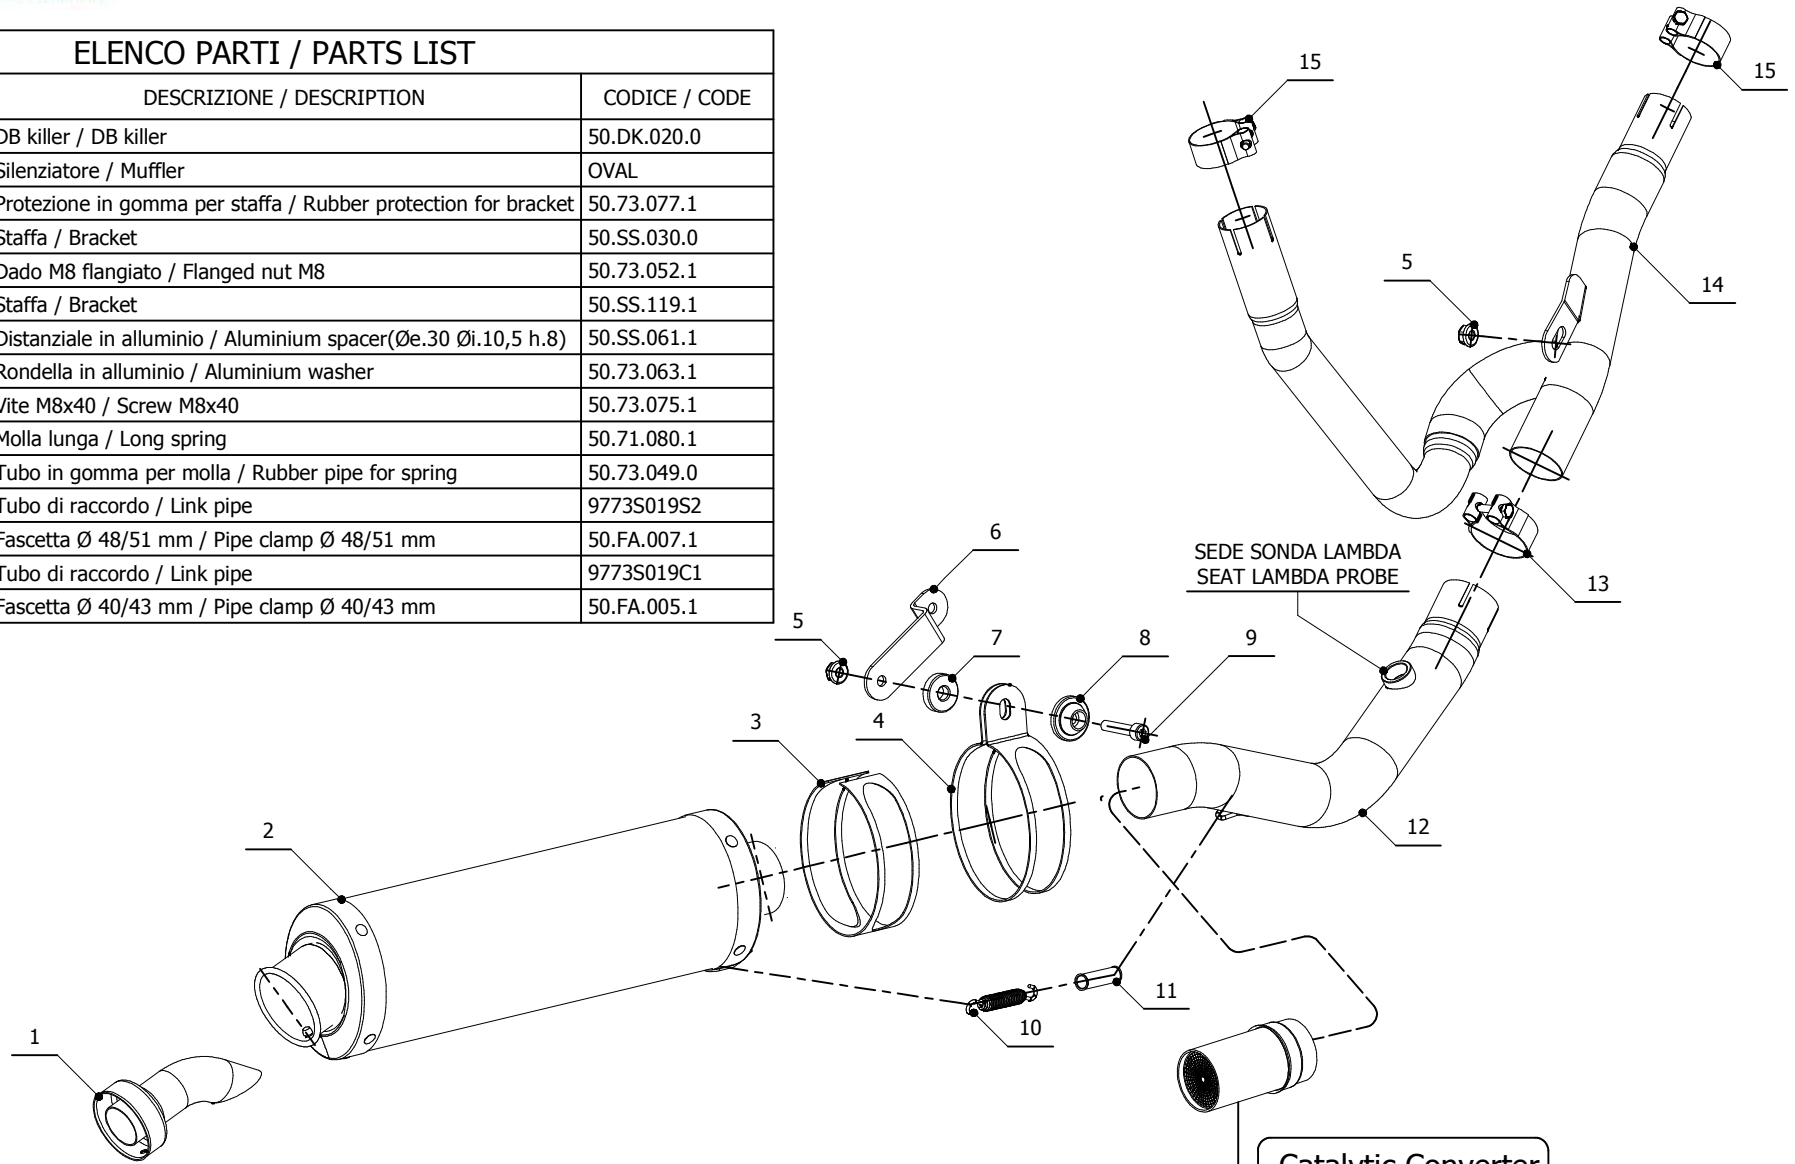

ELENCO PARTI / PARTS LIST

#	QTÀ / QTY	DESCRIZIONE / DESCRIPTION	CODICE / CODE
1	1	DB killer / DB killer	50.DK.020.0
2	1	Silenziatore / Muffler	OVAL
3	1	Protezione in gomma per staffa / Rubber protection for bracket	50.73.077.1
4	1	Staffa / Bracket	50.SS.030.0
5	2	Dado M8 flangiato / Flanged nut M8	50.73.052.1
6	1	Staffa / Bracket	50.SS.119.1
7	1	Distanziale in alluminio / Aluminium spacer(Øe.30 Øi.10,5 h.8)	50.SS.061.1
8	1	Rondella in alluminio / Aluminium washer	50.73.063.1
9	1	Vite M8x40 / Screw M8x40	50.73.075.1
10	1	Molla lunga / Long spring	50.71.080.1
11	1	Tubo in gomma per molla / Rubber pipe for spring	50.73.049.0
12	1	Tubo di raccordo / Link pipe	9773S019S2
13	1	Fascetta Ø 48/51 mm / Pipe clamp Ø 48/51 mm	50.FA.007.1
14	1	Tubo di raccordo / Link pipe	9773S019C1
15	2	Fascetta Ø 40/43 mm / Pipe clamp Ø 40/43 mm	50.FA.005.1

Catalytic Converter
Cod. ACC.033.A1
Optional for S.027.LX1
Included in S.027.KX1

APPLICAZIONI / APPLICATIONS

CODICE / CODE	TUBO / PIPE	SILENZIATORE / MUFFLER	FASCETTA / CLAMP	NOTE
74.S.027.LX1	INOX / ST. STEEL	INOX / ST. STEEL	INOX / ST. STEEL	CATALYTIC CONVERTER NOT INCLUDED
74.S.027.KX1	INOX / ST. STEEL	INOX / ST. STEEL	INOX / ST. STEEL	CATALYTIC CONVERTER INCLUDED