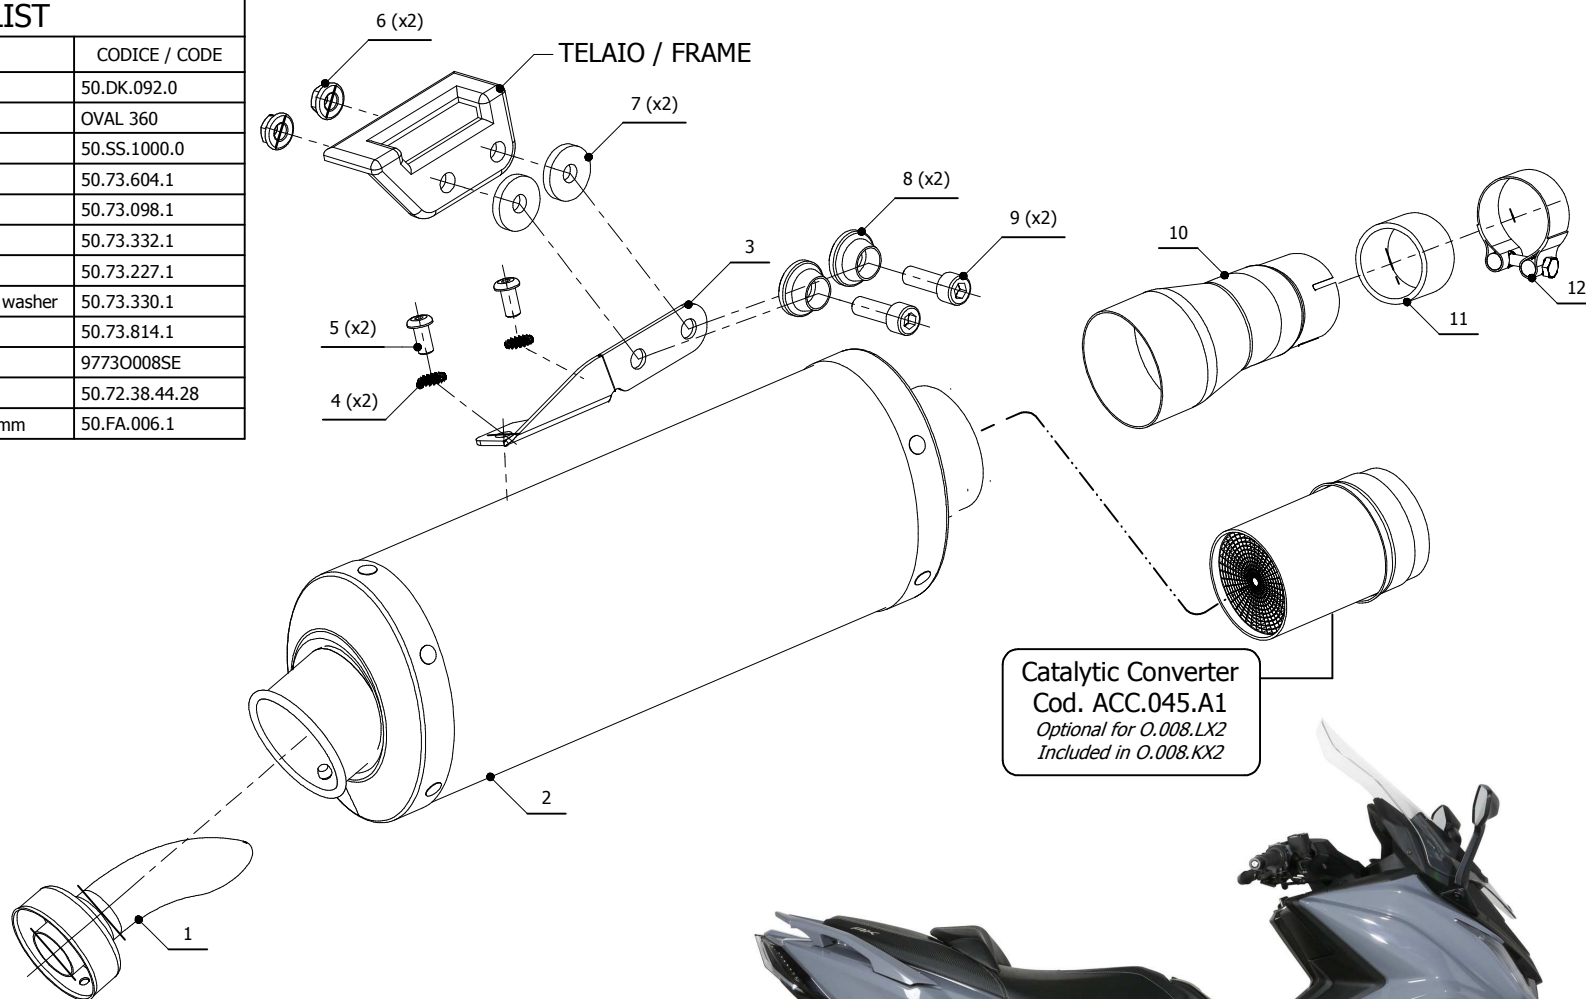

**ELENCO PARTI / PARTS LIST**

#	QTÀ / QTY	DESCRIZIONE / DESCRIPTION	CODICE / CODE
1	1	DB killer / DB killer	50.DK.092.0
2	1	Silenziatore / Muffler	OVAL 360
3	1	Staffa / Bracket	50.SS.1000.0
4	2	Rondella di sicurezza / Safety washer	50.73.604.1
5	2	Vite M8 x 16 / Screw M8 x 16	50.73.098.1
6	2	Dado M10 flangiato / Flanged nut M10	50.73.332.1
7	2	Rondella in gomma / Rubber washer	50.73.227.1
8	2	Rondella in alluminio nera / Black aluminium washer	50.73.330.1
9	2	Vite M10x30 / Screw M10x30	50.73.814.1
10	1	Tubo di raccordo / Link pipe	97730008SE
11	1	Guarnizione in grafite / Graphite bush	50.72.38.44.28
12	1	Fascetta Ø 44/47 mm / Pipe clamp Ø 44/47 mm	50.FA.006.1

**APPLICAZIONI / APPLICATIONS**

CODICE / CODE	TUBO / PIPE	SILENZIATORE / MUFFLER	NOTE
74.O.008.LX2	INOX / ST.STEEL	INOX / ST.STEEL	CATALYTIC CONVERTER NOT INCLUDED
74.O.008.KX2	INOX / ST.STEEL	INOX / ST.STEEL	CATALYTIC CONVERTER INCLUDED