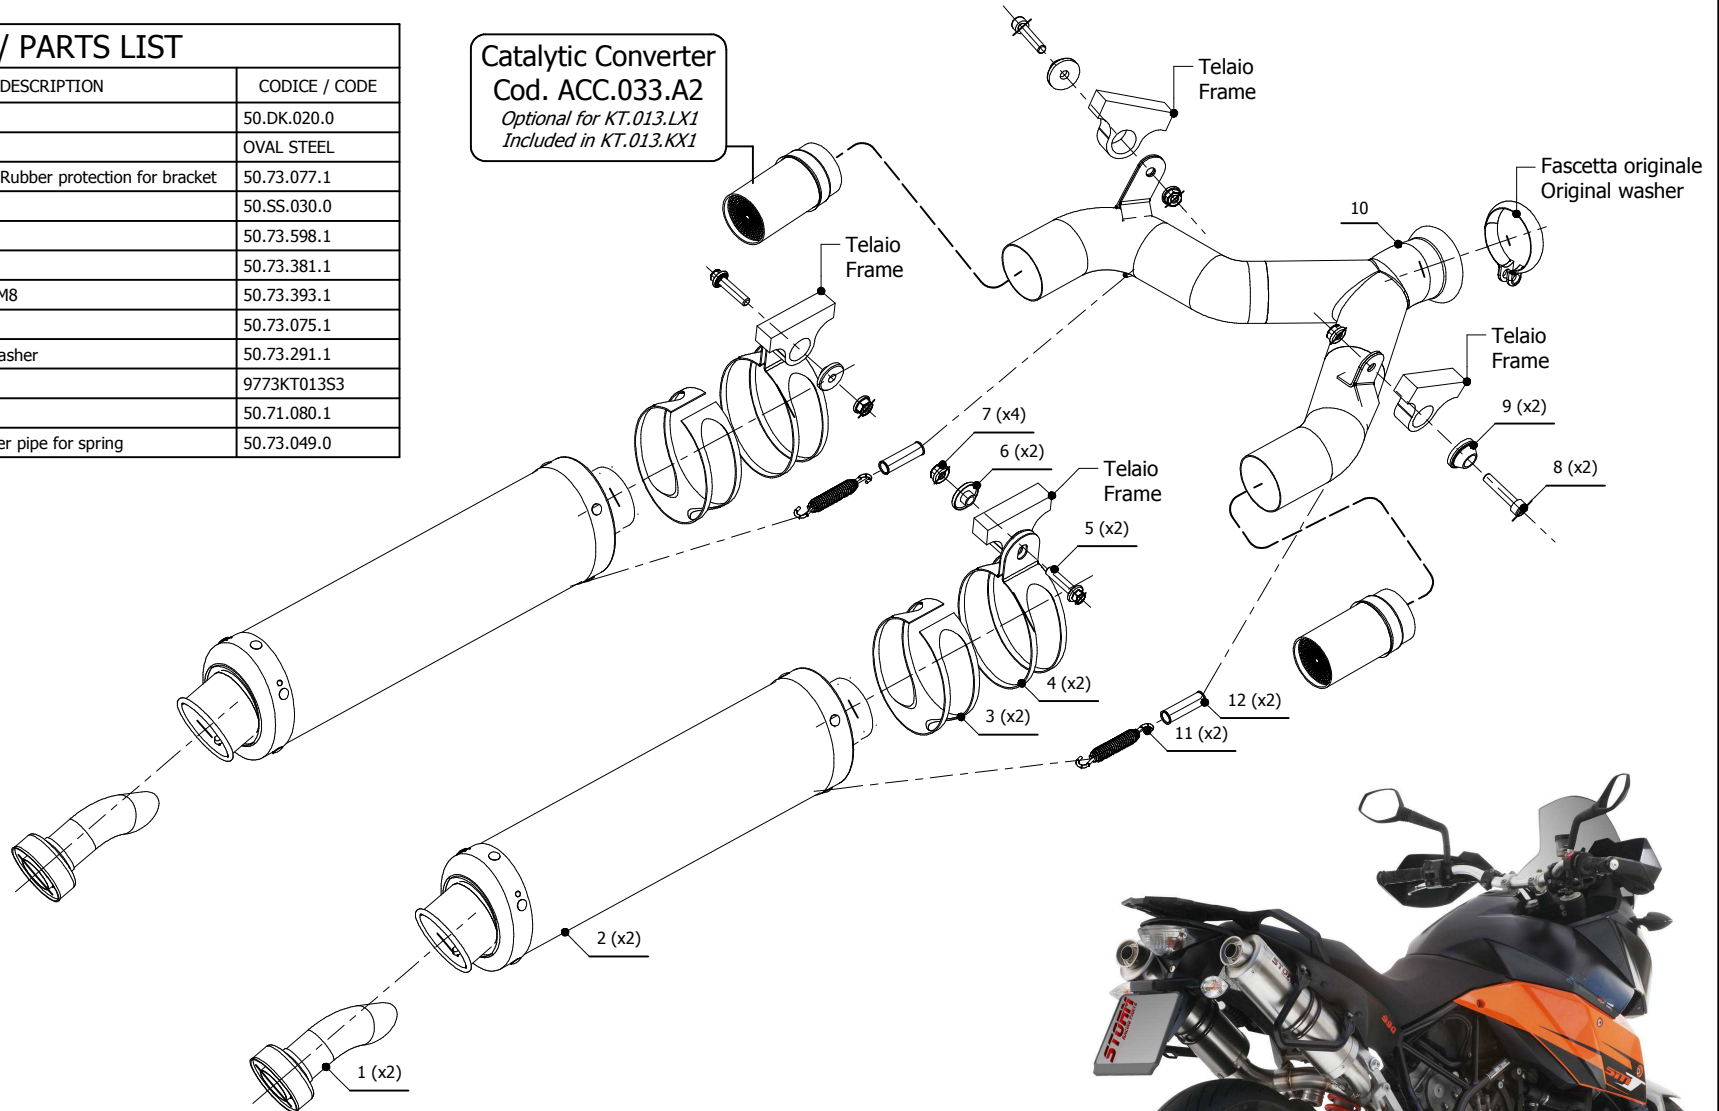

ELENCO PARTI / PARTS LIST

#	QTÀ / QTY	DESCRIZIONE / DESCRIPTION	CODICE / CODE
1	2	DB killer / DB killer	50.DK.020.0
2	2	Silenziatore / Muffler	OVAL STEEL
3	2	Protezione in gomma per staffa / Rubber protection for bracket	50.73.077.1
4	2	Staffa / Bracket	50.SS.030.0
5	2	Vite M8x35 / Screw M8x35	50.73.598.1
6	2	Boccola / Bush	50.73.381.1
7	4	Dado M8 flangiato / Flanged nut M8	50.73.393.1
8	2	Vite M8x40 / Screw M8x40	50.73.075.1
9	2	Rondella alluminio / Aluminium washer	50.73.291.1
10	1	Tubo di raccordo / Link pipe	9773KT013S3
11	2	Molla lunga / Long spring	50.71.080.1
12	2	Tubo in gomma per molla / Rubber pipe for spring	50.73.049.0

Catalytic Converter
Cod. ACC.033.A2
*Optional for KT.013.LX1
Included in KT.013.KX1*

APPLICAZIONI / APPLICATIONS

CODICE / CODE	TUBO / PIPE	SILENZIATORE / MUFFLER	FASCETTA / CLAMP	NOTE
74.KT.013.LX1	INOX / ST. STEEL	INOX / ST. STEEL	INOX / ST. STEEL	CATALYTIC CONVERTER NOT INCLUDED
74.KT.013.KX1	INOX / ST. STEEL	INOX / ST. STEEL	INOX / ST. STEEL	CATALYTIC CONVERTER INCLUDED