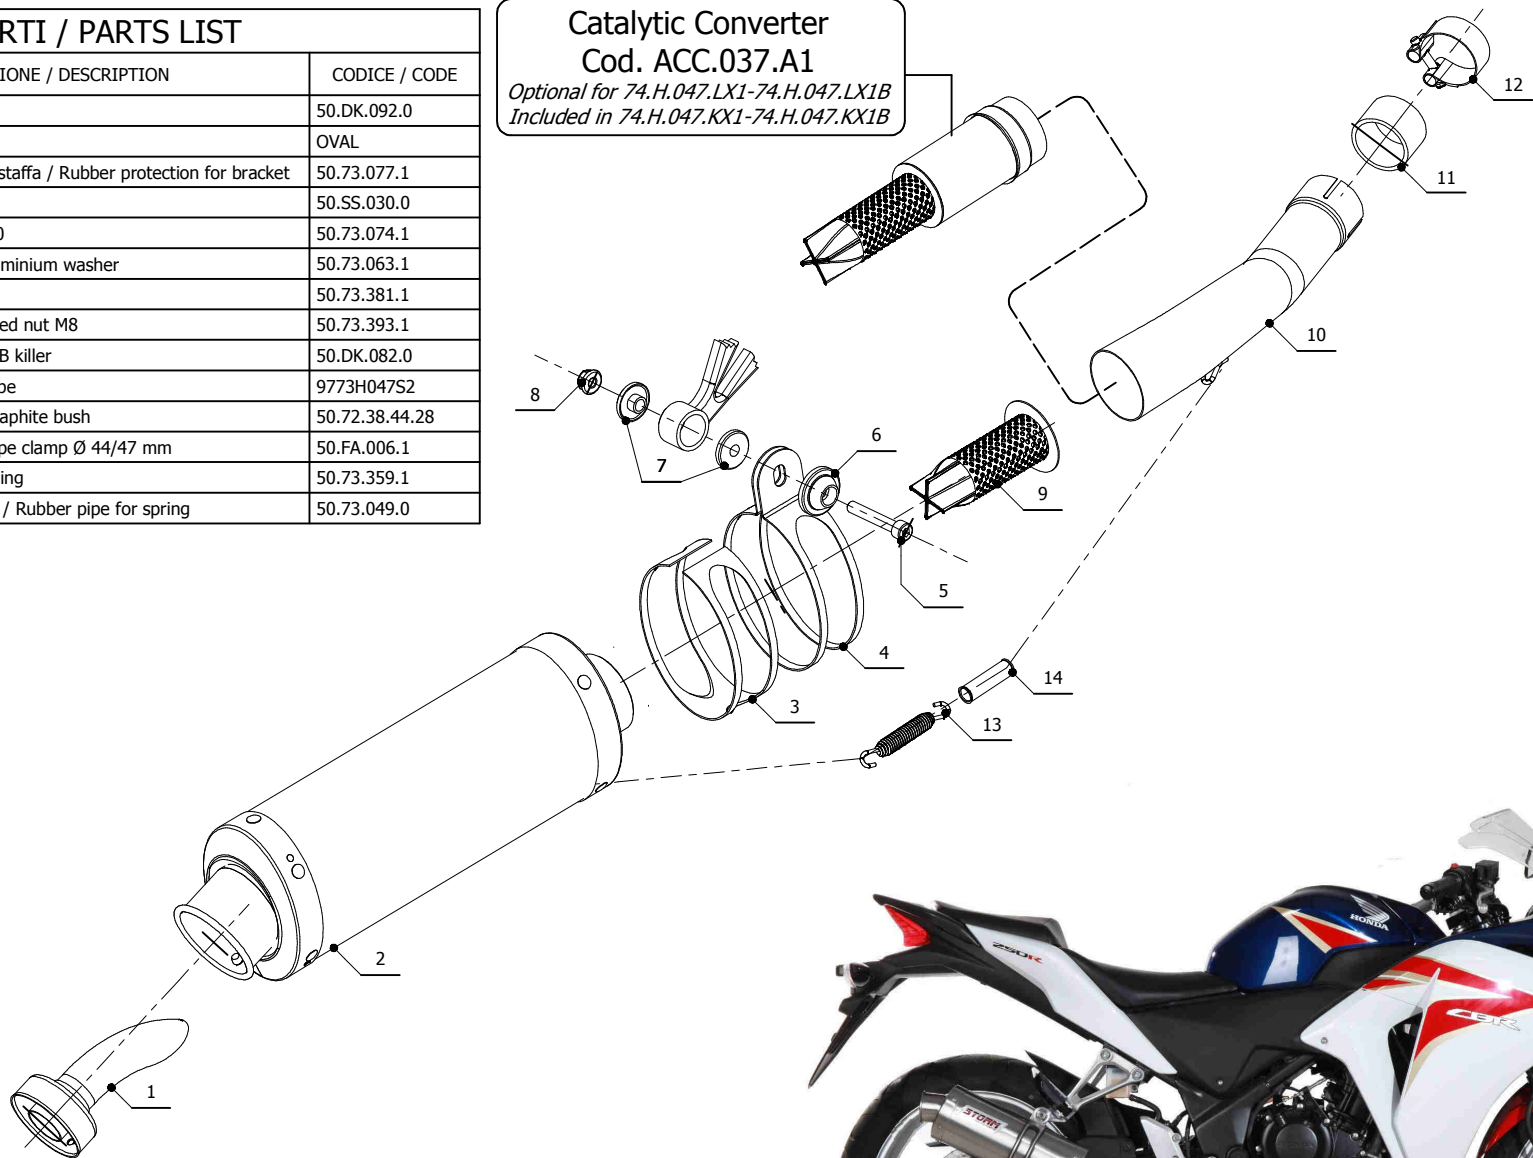

**ELENCO PARTI / PARTS LIST**

#	QTÀ / QTY	DESCRIZIONE / DESCRIPTION	CODICE / CODE
1	1	DB killer / DB killer	50.DK.092.0
2	1	Silenziatore / Muffler	OVAL
3	1	Protezione in gomma per staffa / Rubber protection for bracket	50.73.077.1
4	1	Staffa / Bracket	50.SS.030.0
5	1	Vite M8x50 / Screw M8x50	50.73.074.1
6	1	Rondella in alluminio / Aluminium washer	50.73.063.1
7	2	Boccola / Bush	50.73.381.1
8	1	Dado M8 flangiato / Flanged nut M8	50.73.393.1
9	1	Db Killer forato / Drilled DB killer	50.DK.082.0
10	1	Tubo di raccordo / Link pipe	9773H047S2
11	1	Guarnizione in grafite / Graphite bush	50.72.38.44.28
12	1	Fascetta Ø 44/47 mm / Pipe clamp Ø 44/47 mm	50.FA.006.1
13	1	Molla media / Mid-size spring	50.73.359.1
14	1	Tubo in gomma per molla / Rubber pipe for spring	50.73.049.0

**Catalytic Converter**  
**Cod. ACC.037.A1**  
*Optional for 74.H.047.LX1-74.H.047.LX1B*  
*Included in 74.H.047.KX1-74.H.047.KX1B*

**APPLICAZIONI / APPLICATIONS**

CODICE / CODE	SILENZIATORE / MUFFLER	TUBO / PIPE	FASCETTA / CLAMP	NOTE
74.H.047.LX1	INOX / ST. STEEL	INOX / ST. STEEL	INOX / ST. STEEL	CATALYTIC CONVERTER NOT INCLUDED
74.H.047.LX1B	STEEL BLACK	INOX / ST. STEEL	INOX / ST. STEEL	CATALYTIC CONVERTER NOT INCLUDED
74.H.047.KX1	INOX / ST. STEEL	INOX / ST. STEEL	INOX / ST. STEEL	CATALYTIC CONVERTER INCLUDED
74.H.047.KX1B	STEEL BLACK	INOX / ST. STEEL	INOX / ST. STEEL	CATALYTIC CONVERTER INCLUDED