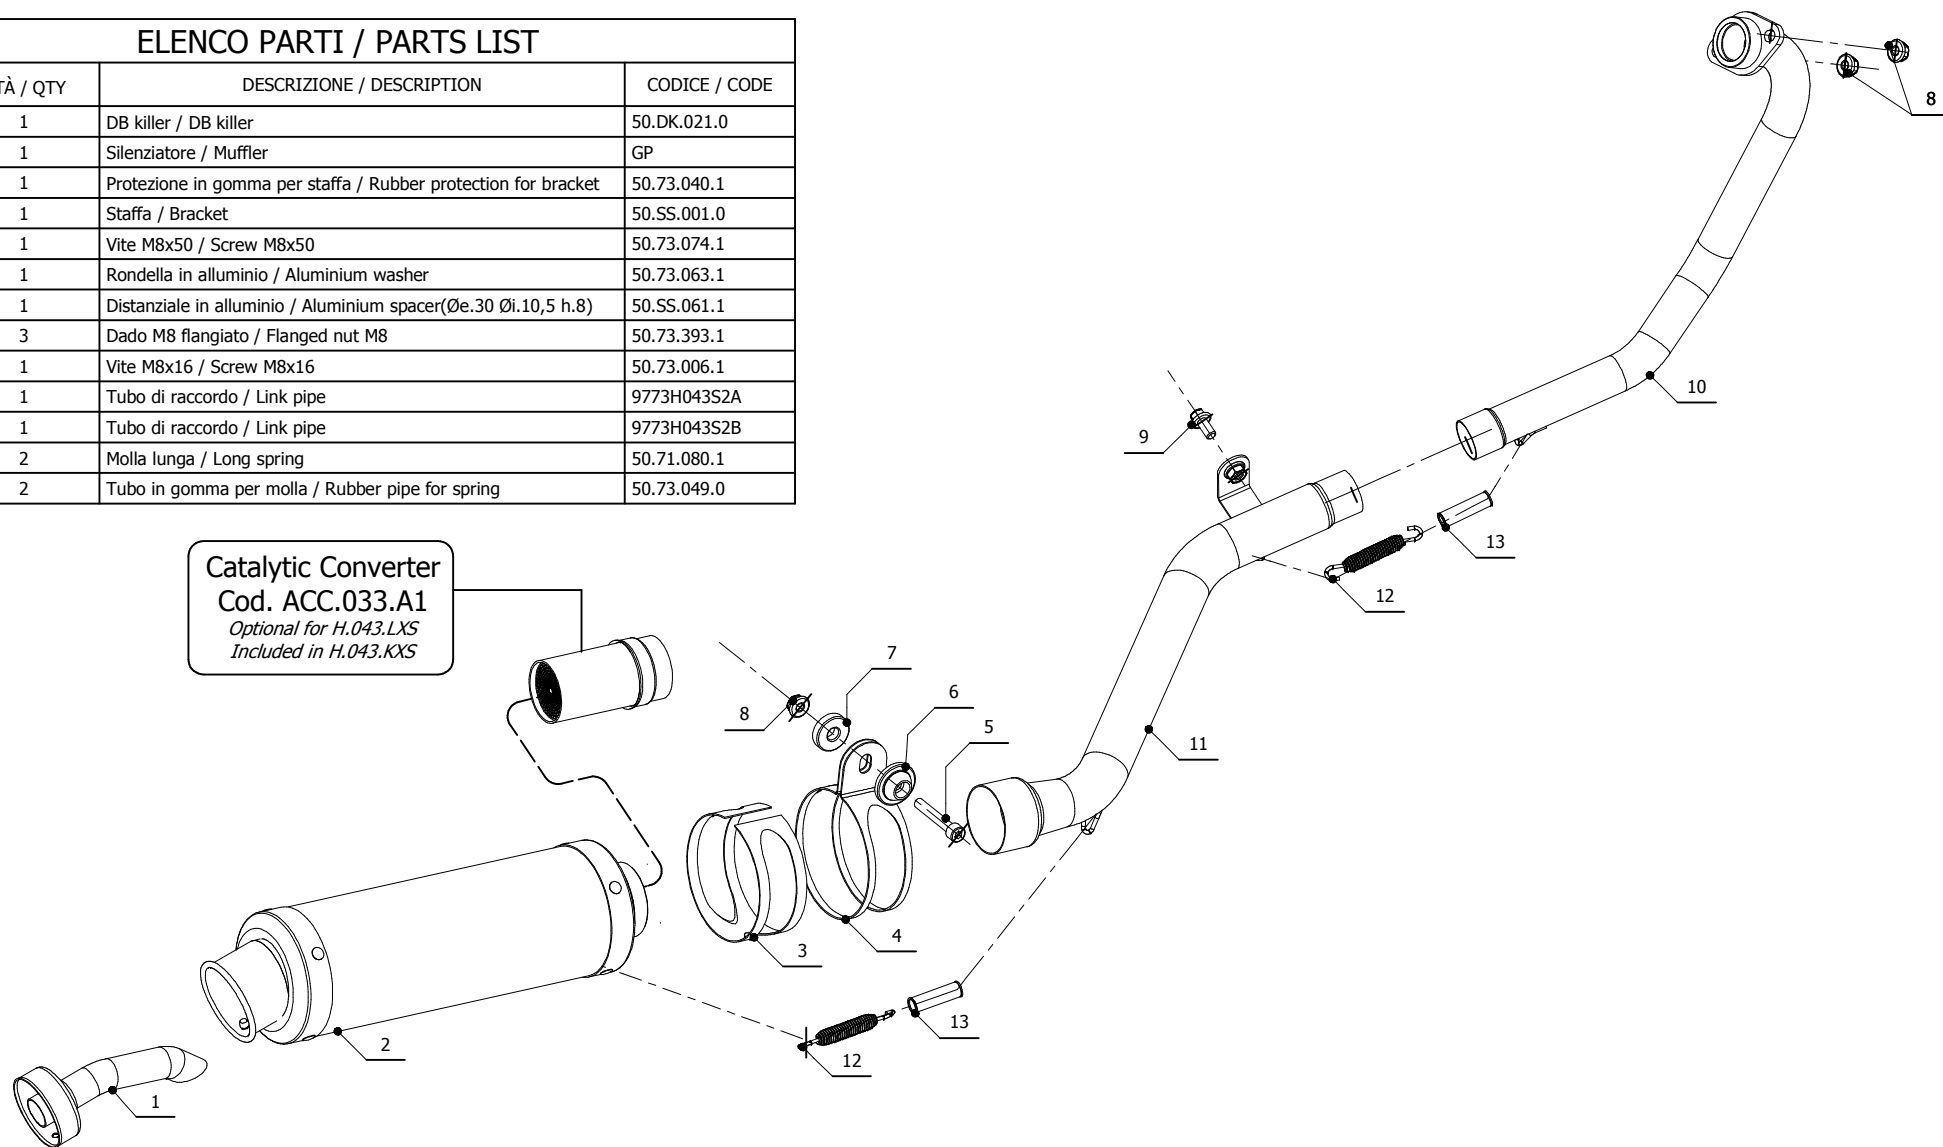

ELENCO PARTI / PARTS LIST

#	QTÀ / QTY	DESCRIZIONE / DESCRIPTION	CODICE / CODE
1	1	DB killer / DB killer	50.DK.021.0
2	1	Silenziatore / Muffler	GP
3	1	Protezione in gomma per staffa / Rubber protection for bracket	50.73.040.1
4	1	Staffa / Bracket	50.SS.001.0
5	1	Vite M8x50 / Screw M8x50	50.73.074.1
6	1	Rondella in alluminio / Aluminium washer	50.73.063.1
7	1	Distanziale in alluminio / Aluminium spacer(Øe.30 Øi.10,5 h.8)	50.SS.061.1
8	3	Dado M8 flangiato / Flanged nut M8	50.73.393.1
9	1	Vite M8x16 / Screw M8x16	50.73.006.1
10	1	Tubo di raccordo / Link pipe	9773H043S2A
11	1	Tubo di raccordo / Link pipe	9773H043S2B
12	2	Molla lunga / Long spring	50.71.080.1
13	2	Tubo in gomma per molla / Rubber pipe for spring	50.73.049.0

Catalytic Converter
Cod. ACC.033.A1
Optional for H.043.LXS
Included in H.043.KXS

APPLICAZIONI / APPLICATIONS

CODICE / CODE	TUBO / PIPE	SILENZIATORE / MUFFLER	FASCETTA / CLAMP	NOTE
74.H.043.LXS	INOX / ST. STEEL	INOX / ST. STEEL	INOX / ST. STEEL	CATALYTIC CONVERTER NOT INCLUDED
74.H.043.KXS	INOX / ST. STEEL	INOX / ST. STEEL	INOX / ST. STEEL	CATALYTIC CONVERTER INCLUDED